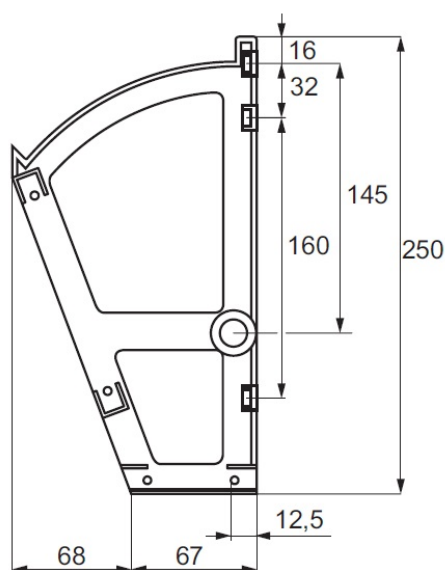

## Description:

Shoe Boy, 1 Opening, White PS, Right Hand, No Fittings

## Item number:

22.07.207-0

Units	Box	Carton	HS Code	Barcode
Pcs.	1	200	3926300090	
				5704866081788